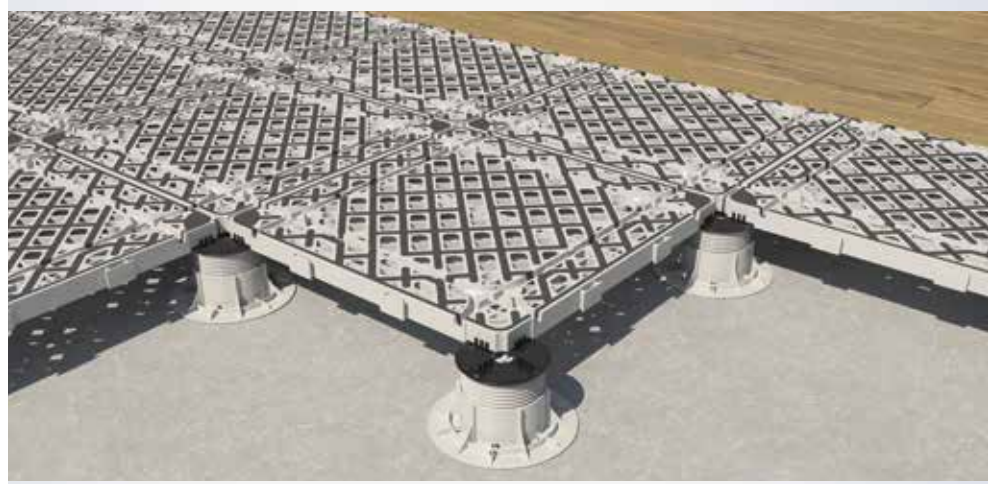

L'evoluto sistema di protezione anti-sfondamento garantisce la massima sicurezza anche nel caso di pavimentazioni sopraelevate di grande altezza.

The advanced shock-proof proection system guarantees maximum safety even in the case of very high raised floors.

Libertà senza eguali

La compatibilità di Poker con tutti i supporti DPS Solving permette di combinare con estrema facilità **la posa di elementi di misure diverse tra loro**, garantendo una libertà di posa senza eguali.

Unrivalled freedom

Poker's compatibility with all DPS Solving supports makes it extremely easy to combine **the laying of elements of different sizes**, guaranteeing unrivalled laying freedom.